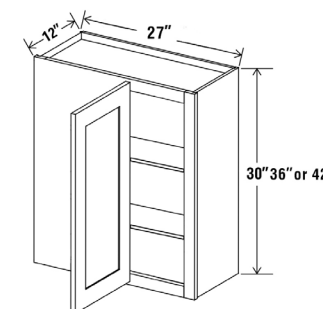

Width - | 27"
Depth - | 12" Height - | 30" | 36" | 42"
Door - | 12"