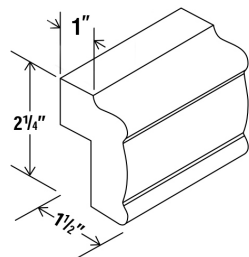

BATTEN MOULDING

Length - | 96"

Width - | 3" | 6"
Depth - | 3/4" Height - | 42"

SPECIFICATIONS

Length - |96"

Length - |96"
Depth - |5/8" Height - |2 1/8"

Length - |96"
Depth - |4" Height - |3 1/4"

Length - |96"
Depth - |1 1/2" Height - |2 1/4"