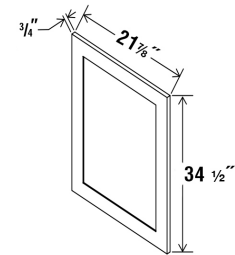

Width - | 21 3/4"
Depth - | 3/4" Height - | 34 1/2"

BASE END PANEL DECORATIVE

Item Number	Double Shaker	Shaker	Matte	High Gloss	Wood Grain			Item Number	Double Shaker	Shaker	Matte	High Gloss	Wood Grain
BDEP24	$136	$130	N/A	N/A	N/A			FPV4296	$255	$248	$463	$426	$117