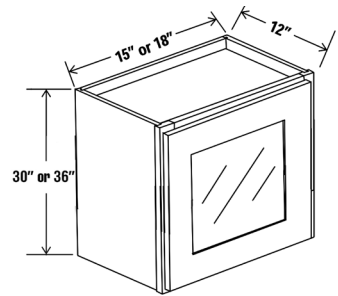

Width - | 15" | 18"
Depth - | 12" Height - | 30" | 36"