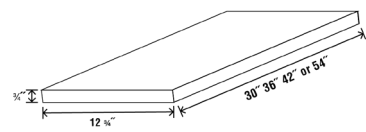

WALL END PANEL

Width - | 12 3/8"
Depth - | 3/4" Height - | 30" | 36" | 42" | 54"

Item Number	Double Shaker	Shaker	Matte	High Gloss	Wood Grain		Item Number	Double Shaker	Shaker	Matte	High Gloss	Wood Grain
WEP30	$71	$67	$63	$60	$26		ALRM	$137	$130	N/A	N/A	N/A
WEP36	$84	$80	$76	$72	$31							
WEP42	$97	$93	$89	$84	$36							
WEP54	$124	$118	$114	$108	$46