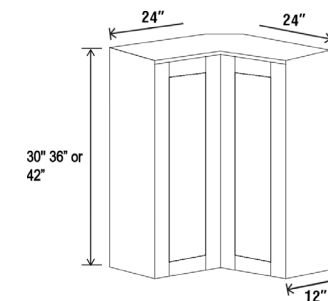

DIAGONAL CORNER

Width - | 24"
 Depth - | 12" Height - | 30" | 36" | 42"
 Door - | 15 7/8"

Width - | 24" | 30"
 Depth - | 12" Height - | 42"

TWO DOORS

Item Number	Double Shaker	Shaker	Matte	High Gloss	Wood Grain		Item Number	Double Shaker	Shaker	Matte	High Gloss	Wood Grain
W3018GD	\$318	\$294	N/A	N/A	N/A		DCW2412GD	\$247	\$238	N/A	N/A	N/A
							DCW2430GD	\$532	\$510	N/A	N/A	N/A
							DCW2436GD	\$591	\$565	N/A	N/A	N/A
							DCW2442GD	\$705	\$674	N/A	N/A	N/A

DIAGONAL CORNER GLASS DOOR

Width - | 24"
 Depth - | 12" Height - | 12" | 30" | 36"
 Door - | 15 7/8" | 42"

Width - | 30"
 Depth - | 12" Height - | 18"

WALL CORNER

BLIND CORNER

Item Number	Double Shaker	Shaker	Matte	High Gloss	Wood Grain		Item Number	Double Shaker	Shaker	Matte	High Gloss	Wood Grain
WBC2730	\$430	\$393	\$375	\$367	\$289		WER2430	\$600	\$568	\$551	\$544	\$476
WBC2736	\$499	\$455	\$432	\$423	\$330		WER2436	\$666	\$628	\$608	\$600	\$518
WBC2742	\$588	\$537	\$511	\$500	\$391		WER2442	\$801	\$756	\$733	\$724	\$628

WALL EASY REACH

Width - | 24"
 Depth - | 12" Height - | 30" | 36" | 42"
 Door - | 11 1/4"

Width - | 27"
 Depth - | 12" Height - | 30" | 36" | 42"
 Door - | 12"

- Vanities & base cabinets with a depth of 24" are accurately measured to be 23 7/8".
- Wall cabinets with a depth of 12" are accurately measured to be 11 7/8".

SPECIFICATIONS

VANITIES

Width – | 42" | 48"
Depth – | 21 7/8" Height – | 34 1/2"

Width – | 30" | 36" | 42"
Depth – | 21 7/8" Height – | 34 1/2"
• Right and Left configuration available.

Width – | 36" | 42"
Depth – | 21 7/8" Height – | 34 1/2"
• Right and Left configuration available.