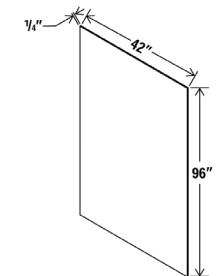

FINISH PLYWOOD PANEL

Width - | 42"
Depth - | 3/4" Height - | 96"