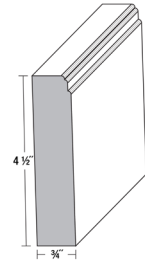

SCRIBE MOULDING

Width - |96"
Depth - |3/4" Height - |1/4"

SPECIFICATIONS

Length - | 96"
Depth - | 3/4" Height - | 4 1/2"

FURNITURE BASE MOULDING

Item Number	Double Shaker	Shaker	Matte	High Gloss	Wood Grain		Item Number	Double Shaker	Shaker	Matte	High Gloss	Wood Grain
FBM	\$205	\$195	N/A	N/A	N/A		LM	\$136	\$130	\$42	\$42	\$42
							LM (RAISER)	\$291	\$283	\$113	\$113	\$113