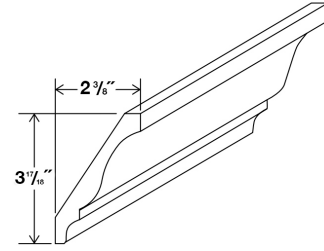

BATTEN MOULDING

Length - | 96"

Width - | 3" | 6"
Depth - | 3/4" Height - | 42"

SPECIFICATIONS

Length - |96"

Length - |96"
Depth - |5/8" Height - |2 1/8"

Length - |96"
Depth - |4" Height - |3 1/4"

Length - |96"
Depth - |1 1/2" Height - |2 1/4"