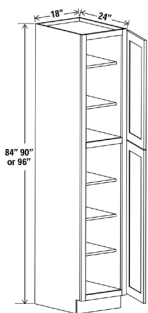

Width - | 33" | 36" | 42"
Depth - | 24" Height - | 34 1/2"
Middle PNL - | 9" | 6" | 6"

Width - | 9" | 12"
Depth - | 24" Height - | 34 1/2"

MICROWAVE BASE

ONE DRAWER

Width - | 24" | 30"
Depth - | 24" Height - | 34 1/2"
• 18 1/16" Tall Opening

Width - | 18"
Depth - | 24" Height - | 34 1/2"

Width - | 30"
Depth - | 24" Height - | 84" | 90" | 96"
• 31 7/16" Opening

Width - | 18"
Depth - | 24" Height - | 84" | 90" | 96"

BASE WASTE BASKET

ONE DRAWER

WALL EASY REACH

Width - | 24"
 Depth - | 12" Height - | 30" | 36" | 42"
 Door - | 11 1/4"

Width - | 27"
 Depth - | 12" Height - | 30" | 36" | 42"
 Door - | 12"

- Vanities & base cabinets with a depth of 24" are accurately measured to be 23 7/8".
- Wall cabinets with a depth of 12" are accurately measured to be 11 7/8".