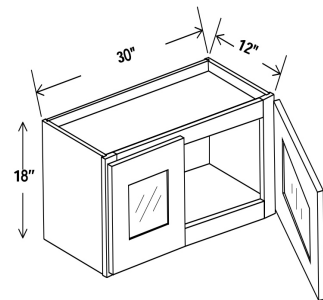

Width - | 30"
Depth - | 12" Height - | 18"

WALL CORNER

BLIND CORNER

Item Number	Double Shaker	Shaker	Matte	High Gloss	Wood Grain		Item Number	Double Shaker	Shaker	Matte	High Gloss	Wood Grain
WBC2730	$430	$393	$375	$367	$289		WER2430	$600	$568	$551	$544	$476
WBC2736	$499	$455	$432	$423	$330		WER2436	$666	$628	$608	$600	$518
WBC2742	$588	$537	$511	$500	$391		WER2442	$801	$756	$733	$724	$628