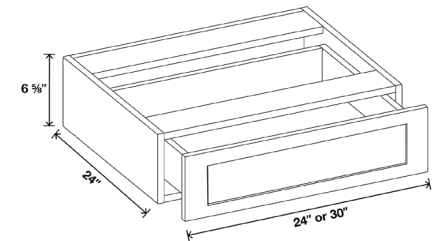

Width - | 24" | 30"
Depth - | 24" Height - | 6 3/4"

STORAGE & ORGANIZATION

STEM WINE GLASS HOLDER

Item Number	Double Shaker	Shaker	Matte	High Gloss	Wood Grain
SGH30	\$119	\$114	N/A	N/A	N/A

CHROME TRAY

Item Number	Double Shaker	Shaker	Matte	High Gloss	Wood Grain
ChromeTray33	\$130	\$130	\$130	\$130	\$130
ChromeTray36	\$130	\$130	\$130	\$130	\$130