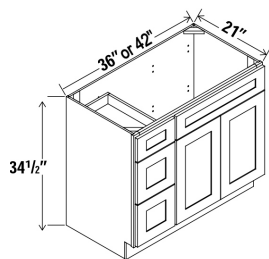

SPECIFICATIONS

VANITIES

Width – | 42" | 48"
Depth – | 21 7/8" Height – | 34 1/2"

Width – | 30" | 36" | 42"
Depth – | 21 7/8" Height – | 34 1/2"
• Right and Left configuration available.

Width – | 36" | 42"
Depth – | 21 7/8" Height – | 34 1/2"
• Right and Left configuration available.