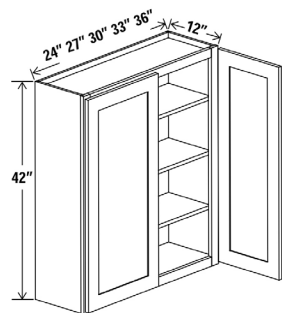

SPECIFICATIONS

WALL CABINET

REFRIGERATOR CABINETS

Width - | 24" | 27" | 30" | 33" | 36"
Depth - | 12" **Height** - | 36"

Width - | 9" | 12" | 15" | 18" | 21"
Depth - | 12" **Height** - | 42"

Width - | 24" | 27" | 30" | 33" | 36"
Depth - | 12" **Height** - | 42"