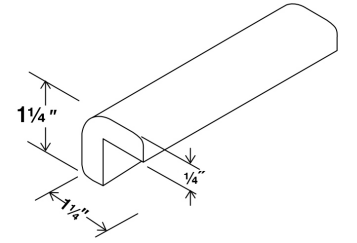

OUTSIDE CORNER MOULDING

Length - |96"
Depth - |1 1/4" Height - |1 1/4"

CROWN MOULDING

Item Number	Double Shaker	Shaker	Matte	High Gloss	Wood Grain		Item Number	Double Shaker	Shaker	Matte	High Gloss	Wood Grain
CM8	$120	$114	N/A	N/A	N/A		RCM4S (LCM)	$208	$198	N/A	N/A	N/A