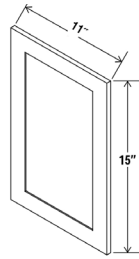

SPECIFICATIONS

Width - | 11"
Height - | 15"