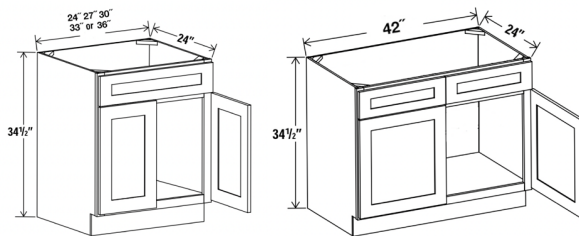

- Vanities & base cabinets with a depth of 24" are accurately measured to be 23 7/8".
- Wall cabinets with a depth of 12" are accurately measured to be 11 7/8".

SPECIFICATIONS

- Convert to Lazy Susan by using Chrome Tray. (See Pg. 42 for options)

Width - | 33" | 36"
Depth - | 24" Height - | 34 1/2"

Width - | 36"
Depth - | 24" Height - | 34 1/2"

- SB42 includes 2 false drawers

Width - | 24" | 27" | 30" | 33" | 36"
| 42"
Depth - | 24" Height - | 34 1/2"