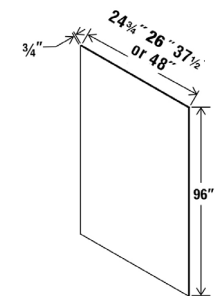

TALL PANEL

Width - | 24 3/4" | 26" | 37 1/2" | 48"
Depth - | 3/4" Height - | 96"