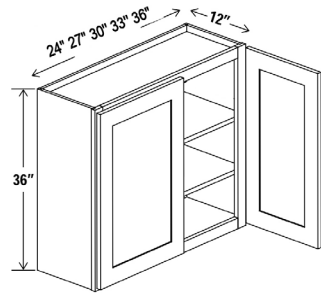

- Vanities & base cabinets with a depth of 24" are accurately measured to be 23 7/8".
- Wall cabinets with a depth of 12" are accurately measured to be 11 7/8".

SPECIFICATIONS

WALL CABINET

REFRIGERATOR CABINETS

Width - | 24" | 27" | 30" | 33" | 36"
Depth - | 12" **Height** - | 36"