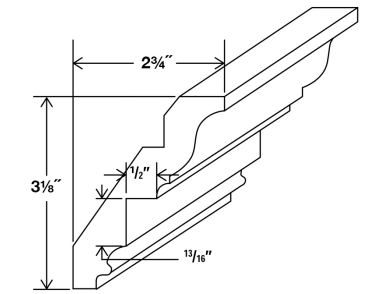

INSET CROWN MOULDING

Length - |96"

COVE CROWN MOULDING

Item Number	Double Shaker	Shaker	Matte	High Gloss	Wood Grain		Item Number	Double Shaker	Shaker	Matte	High Gloss	Wood Grain
COV	$189	$180	N/A	N/A	N/A		SHM	$35	$33	N/A	N/A	N/A