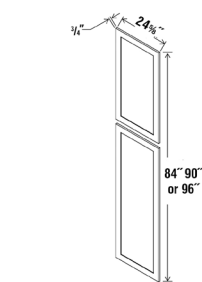

Width - | 24 3/4"
Depth - | 3/4" Height - | 84" | 90" | 96"

WALL DOOR PANEL DECORATIVE

Item Number	Double Shaker	Shaker	Matte	High Gloss	Wood Grain			Item Number	Double Shaker	Shaker	Matte	High Gloss	Wood Grain
WDEP30	$77	$73	N/A	N/A	N/A			FS24	$123	$117	$138	$133	$81
WDEP36	$91	$86	N/A	N/A	N/A			FS30	$144	$137	$171	$165	$100
WDEP42	$104	$99	N/A	N/A	N/A