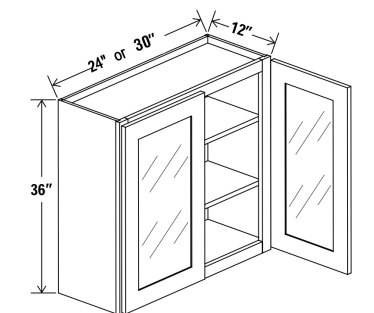

Width | 24" | 30"
Depth | 12" Height - | 36"