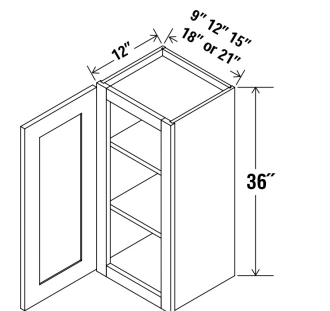

ONE DOOR - TWO SHELVES

Width - | 9" | 12" | 15" | 18" | 21"
Depth - | 12" Height - | 36"