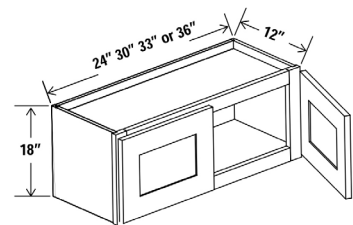

Width - | 24" | 30" | 33" | 36"
Depth - | 12" Height - | 18"

TWO DOORS - ONE SHELF

Item Number	Double Shaker	Shaker	Matte	High Gloss	Wood Grain		Item Number	Double Shaker	Shaker	Matte	High Gloss	Wood Grain
W2424	$328	$302	$289	$283	$229		W0936	$229	$214	$207	$204	$173
W3024	$391	$358	$342	$335	$267		W1236	$270	$251	$241	$237	$196
W3324	$422	$386	$368	$361	$285		W1536	$316	$291	$279	$274	$222
W3624	$454	$414	$395	$387	$304		W1836	$362	$332	$317	$311	$249
							W2136	$407	$373	$356	$348	$276