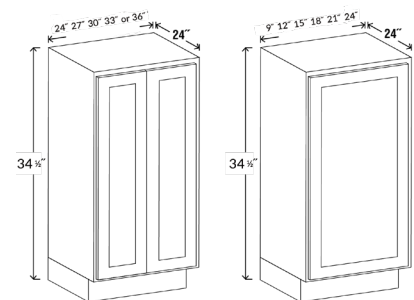

- BFH24 - BFH36: 2 Doors
- BFH09 - BFH21 - BFH24S: 1 Door

Width - | 9" | 12" | 15" | 18" | 21"
| 24" | 27" | 30" | 33" | 36"
Depth - | 24" Height - | 34 1/2"