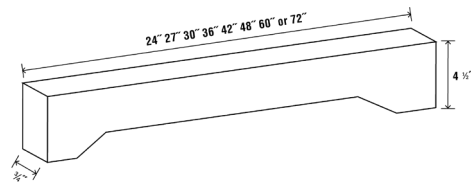

VANITY LEG PANEL

VANITY LEG PANEL

Width - | 24" | 27" | 30" | 36" | 42"
| 48" | 60" | 72"
Depth - | 3/4" Height - | 4 1/2"

Item Number	Double Shaker	Shaker	Matte	High Gloss	Wood Grain	
LP24	33	N/A	N/A	N/A	N/A	
LP27	36	N/A	N/A	N/A	N/A	
LP30	40	36	N/A	N/A	N/A	
LP36	48	42	N/A	N/A	N/A	
LP42	56	50	N/A	N/A	N/A	
LP48	64	57	N/A	N/A	N/A	
LP60	79	71	N/A	N/A	N/A	
LP72	97	86	N/A	N/A	N/A