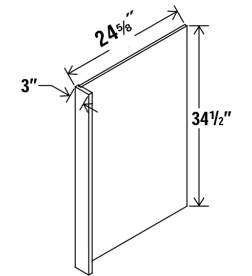

SPECIFICATIONS

DECORATIVE PANELS & DOORS

PANELS

VANITY END PANEL DECORATIVE

Item Number	Double Shaker	Shaker	Matte	High Gloss	Wood Grain			Item Number	Double Shaker	Shaker	Matte	High Gloss	Wood Grain
VDEP21	$122	$116	N/A	N/A	N/A			DWR3	$119	$114	$169	$160	$76

DISHWASHER RETURN PANEL

Width - | 24 1/2"
Depth - | 3" Height - | 34 1/2"
• Provided with 3" Filler