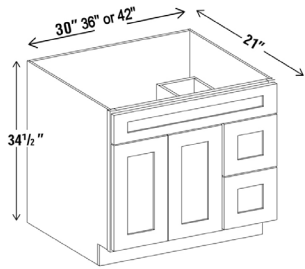

WALL EASY REACH

Width - | 24"
 Depth - | 12" Height - | 30" | 36" | 42"
 Door - | 11 1/4"

Width - | 27"
 Depth - | 12" Height - | 30" | 36" | 42"
 Door - | 12"

- Vanities & base cabinets with a depth of 24" are accurately measured to be 23 7/8".
- Wall cabinets with a depth of 12" are accurately measured to be 11 7/8".

SPECIFICATIONS

VANITIES

Width – | 42" | 48"
Depth – | 21 7/8" Height – | 34 1/2"

Width – | 30" | 36" | 42"
Depth – | 21 7/8" Height – | 34 1/2"
• Right and Left configuration available.

Width – | 36" | 42"
Depth – | 21 7/8" Height – | 34 1/2"
• Right and Left configuration available.