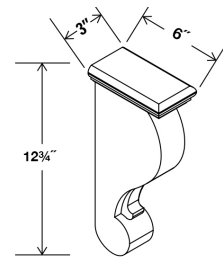

Length - | 30" | 36" | 42" | 48"
Depth - | 3/4" Height - | 6"

VANITY LEG PANEL

VANITY LEG PANEL

Width - | 24" | 27" | 30" | 36" | 42"
| 48" | 60" | 72"
Depth - | 3/4" Height - | 4 1/2"

Item Number	Double Shaker	Shaker	Matte	High Gloss	Wood Grain	
LP24	33	N/A	N/A	N/A	N/A	
LP27	36	N/A	N/A	N/A	N/A	
LP30	40	36	N/A	N/A	N/A	
LP36	48	42	N/A	N/A	N/A	
LP42	56	50	N/A	N/A	N/A	
LP48	64	57	N/A	N/A	N/A	
LP60	79	71	N/A	N/A	N/A	
LP72	97	86	N/A	N/A	N/A	

SPECIFICATIONS

Width - | 2"
Depth - | 9" Height - | 9"

Width - | 3"
Depth - | 6" Height - | 12 3/4"

Width - | 3"
Depth - | 3" Height - | 34 1/2"

Width - | 30"
Depth - | 12" Height - | 1 1/2"

CORBELS

STANDARD