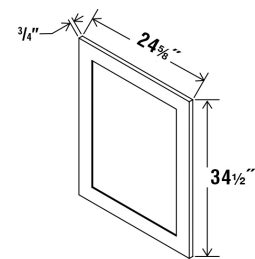

Width - | 24 3/4"
Depth - | 3/4" Height - | 34 1/2"

TALL DOOR PANEL DECORATIVE

Item Number	Double Shaker	Shaker	Matte	High Gloss	Wood Grain			Item Number	Double Shaker	Shaker	Matte	High Gloss	Wood Grain
TDEP2484	$333	$317	N/A	N/A	N/A			PNL2496	$228	$217	$398	$376	$162
TDEP2490	$354	$337	N/A	N/A	N/A			PNL2696	$247	$235	$429	$406	$175
TDEP2496	$375	$357	N/A	N/A	N/A			PNL3796	$361	$343	$603	$571	$246
								PNL4896	$367	$350	$773	$730	$315