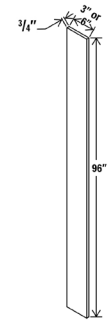

TALL FILLER

Width - | 3" | 6"
Depth - | 3/4" Height - | 96"