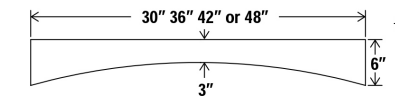

L-SHAPE MOULDING

L-SHAPE MOULDING

Depth - | 1 1/2" | 2"
Length - | 96" Height - | 1 1/2" | 4 1/2"

TOE KICK

8' PLYWOOD

Length - | 96"
Depth - | 1/4" Height - | 4 1/2"

VALANCES

ARCHED VALANCE