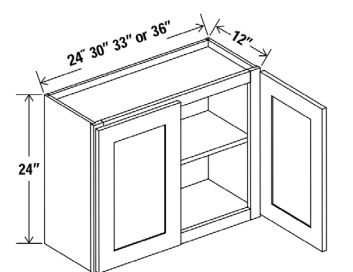

Width - | 24" | 30" | 33" | 36"
Depth - | 12" Height - | 24"