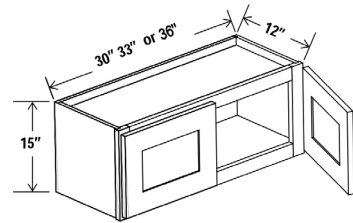

- Vanities & base cabinets with a depth of 24" are accurately measured to be 23 7/8".
- Wall cabinets with a depth of 12" are accurately measured to be 11 7/8".

SPECIFICATIONS

WALL CABINET

Width - | 30" | 33" | 36"
Depth - | 12" Height - | 15"

TWO DOORS

Item Number	Double Shaker	Shaker	Matte	High Gloss	Wood Grain		Item Number	Double Shaker	Shaker	Matte	High Gloss	Wood Grain
W3015	$272	$251	$241	$237	$194		W0930	$197	$185	$179	$176	$151
W3315	$293	$270	$259	$254	$208		W1230	$233	$216	$208	$205	$171
W3615	$314	$289	$277	$272	$221		W1530	$272	$252	$241	$237	$194
							W1830	$311	$287	$275	$269	$218
							W2130	$351	$322	$308	$302	$242