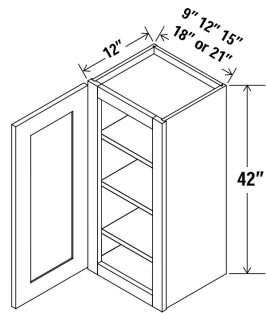

ONE DOOR - TWO SHELVES

Width - | 9" | 12" | 15" | 18" | 21"
Depth - | 12" Height - | 36"

Width - | 24" | 30" | 33" | 36"
Depth - | 12" Height - | 24"

- Vanities & base cabinets with a depth of 24" are accurately measured to be 23 7/8".
- Wall cabinets with a depth of 12" are accurately measured to be 11 7/8".

SPECIFICATIONS

WALL CABINET

REFRIGERATOR CABINETS

Width - | 24" | 27" | 30" | 33" | 36"
Depth - | 12" **Height** - | 36"

Width - | 9" | 12" | 15" | 18" | 21"
Depth - | 12" **Height** - | 42"

Width - | 24" | 27" | 30" | 33" | 36"
Depth - | 12" **Height** - | 42"