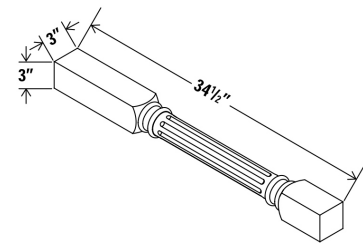

Width - | 3"
Depth - | 3" Height - | 34 1/2"