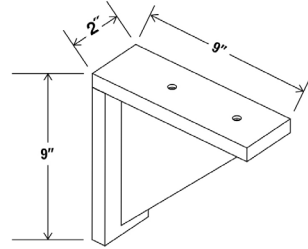

SPECIFICATIONS

Width - | 2"
Depth - | 9" Height - | 9"