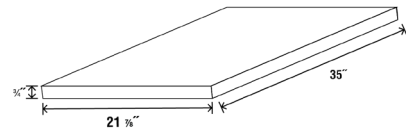

FLOATING SHELF

Width - | 24" | 30"
 Depth - | 12" Height - | 2"

Width - | 12 3/4"
 Depth - | 3/4" Height - | 30" | 36" | 42"

SPECIFICATIONS

PANELS

VANITY END PANEL

Width - | 21 3/8"
Depth - | 3/4" Height - | 35"