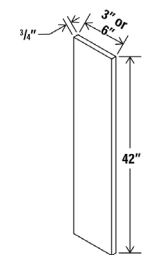

SPECIFICATIONS

VANITIES

Width – | 42" | 48"
Depth – | 21 7/8" Height – | 34 1/2"

Width – | 30" | 36" | 42"
Depth – | 21 7/8" Height – | 34 1/2"
• Right and Left configuration available.

Width – | 36" | 42"
Depth – | 21 7/8" Height – | 34 1/2"
• Right and Left configuration available.

BATTEN MOULDING

Length - | 96"

Width - | 3" | 6"
Depth - | 3/4" Height - | 42"

SPECIFICATIONS

Length - |96"

Length - |96"
Depth - |5/8" Height - |2 1/8"

Length - |96"
Depth - |4" Height - |3 1/4"

Length - |96"
Depth - |1 1/2" Height - |2 1/4"