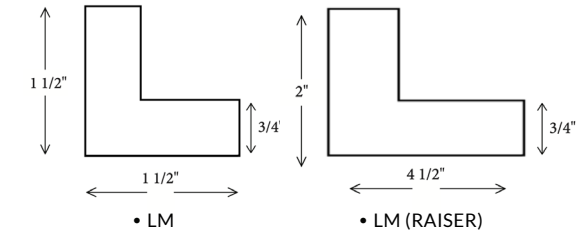

SPECIFICATIONS

Length - | 96"
Depth - | 3/4" Height - | 4 1/2"

FURNITURE BASE MOULDING

Item Number	Double Shaker	Shaker	Matte	High Gloss	Wood Grain		Item Number	Double Shaker	Shaker	Matte	High Gloss	Wood Grain
FBM	$205	$195	N/A	N/A	N/A		LM	$136	$130	$42	$42	$42
							LM (RAISER)	$291	$283	$113	$113	$113

L-SHAPE MOULDING

L-SHAPE MOULDING

Depth - | 1 1/2" | 2"
Length - | 96" Height - | 1 1/2" | 4 1/2"