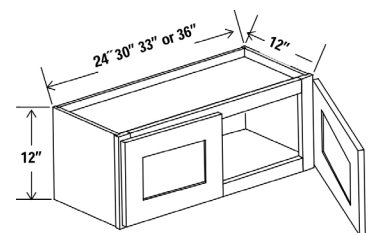

WALL CABINET

TWO DOORS

Width - | 24" | 30" | 33" | 36"
Depth - | 12" Height - | 12"