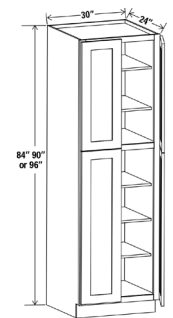

TALL PANTRY

24" PANTRY

- Shaker-Style: 4 Doors • Flat-Panel (F): 2 Doors

Width - | 24"
Depth - | 24" Height - | 84" | 90" | 96"

30" PANTRY

Width - | 30"
Depth - | 24" Height - | 84" | 90" | 96"

WALL CABINET

TWO DOORS

Width - | 24" | 30" | 33" | 36"
Depth - | 12" Height - | 12"

- Vanities & base cabinets with a depth of 24" are accurately measured to be 23 7/8".
- Wall cabinets with a depth of 12" are accurately measured to be 11 7/8".