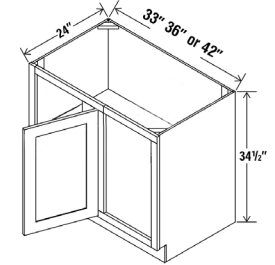

- Vanities & base cabinets with a depth of 24" are accurately measured to be 23 7/8".
- Wall cabinets with a depth of 12" are accurately measured to be 11 7/8".

SPECIFICATIONS

- Convert to Lazy Susan by using Chrome Tray. (See Pg. 42 for options)

Width - | 33" | 36"
Depth - | 24" Height - | 34 1/2"

Width - | 36"
Depth - | 24" Height - | 34 1/2"

- SB42 includes 2 false drawers

Width - | 24" | 27" | 30" | 33" | 36"
| 42"
Depth - | 24" Height - | 34 1/2"

EASY REACH BASE

ONE SHELF

Item Number	Double Shaker	Shaker	Matte	High Gloss	Wood Grain		Item Number	Double Shaker	Shaker	Matte	High Gloss	Wood Grain
ERB33	$1096	$1073	$1062	$1057	$1010		BBC36	$533	$504	$490	$484	$424
ERB36	$1197	$1165	$1149	$1142	$1074		BBC39	$553	$524	$510	$504	$444
							BBC45	$616	$583	$567	$560	$492

SINK BASE

CORNER SINK BASE

Item Number	Double Shaker	Shaker	Matte	High Gloss	Wood Grain		Item Number	Double Shaker	Shaker	Matte	High Gloss	Wood Grain
CSB36	$745	$723	$712	$707	$661		SPB09	$477	$465	$459	$457	$431
							SPB12	$565	$549	$540	$537	$503

TWO DOORS SINK BASE

Item Number	Double Shaker	Shaker	Matte	High Gloss	Wood Grain		Item Number	Double Shaker	Shaker	Matte	High Gloss	Wood Grain
SB24	$466	$434	$418	$411	$343		MB24	$560	$547	$541	$538	$511
SB27	$505	$469	$450	$443	$366		MB30	$641	$625	$617	$614	$580
SB30	$543	$503	$483	$474	$389							
SB33	$582	$537	$515	$506	$412							
SB36	$620	$572	$548	$537	$435							
SB42	$698	$641	$613	$600	$481							

BLIND CORNER BASE

BLIND, PANEL & DOOR

- BBC36: 12" Door – Install Range 36" – 39" Max
- BBC39: 15" Door – Install Range 39" – 42" Max
- BBC45: 18" Door – Install Range 45" – 48" Max

SPICE PULL BASE

ONE DRAWER

Width - | 33" | 36" | 42"
Depth - | 24" Height - | 34 1/2"
Middle PNL - | 9" | 6" | 6"

Width - | 9" | 12"
Depth - | 24" Height - | 34 1/2"

MICROWAVE BASE

ONE DRAWER

Width - | 24" | 30"
Depth - | 24" Height - | 34 1/2"
• 18 1/16" Tall Opening

MICROWAVE WALL PANEL