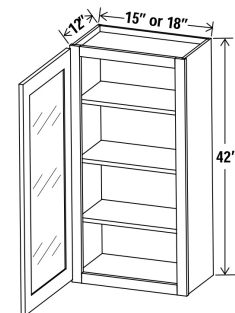

Width - | 15" | 18"
Depth - | 12" Height - | 42"