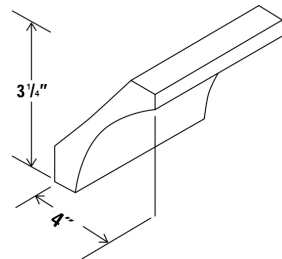

BATTEN MOULDING

Length - | 96"

Width - | 3" | 6"
Depth - | 3/4" Height - | 42"

SPECIFICATIONS

Length - |96"

Length - |96"
Depth - |5/8" Height - |2 1/8"

Length - |96"
Depth - |4" Height - |3 1/4"

Length - |96"
Depth - |1 1/2" Height - |2 1/4"