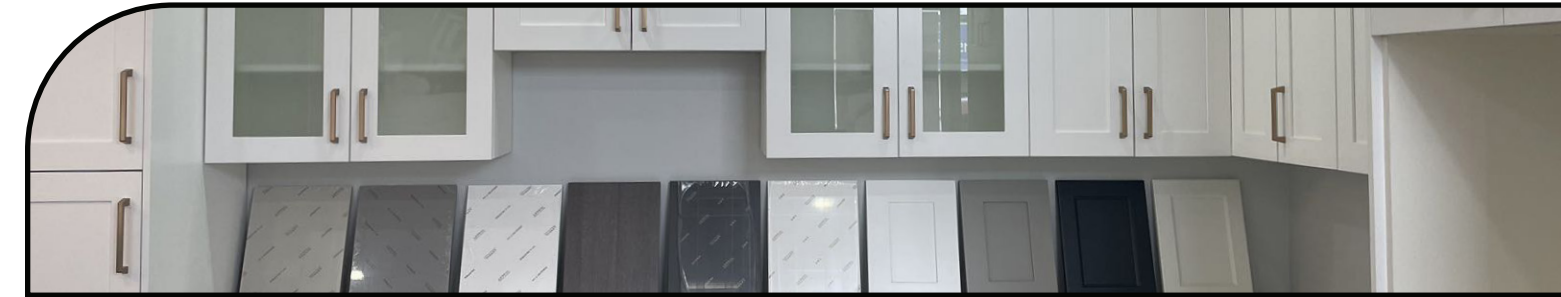

SPECIFICATIONS

Width - | 11"
Height - | 15"

Consists of the respective paint-filled pen and filler stick.

SAMPLE DOORS

STANDARD

Item Number	Double Shaker	Shaker	Matte	High Gloss	Wood Grain
SD	$43	$41	$27	$25	$11

TOUCH-UP KIT

TOUCH UP KIT

Item Number	Double Shaker	Shaker	Matte	High Gloss	Wood Grain
TUK	15	15	N/A	N/A	N/A

HOW TO ORDER