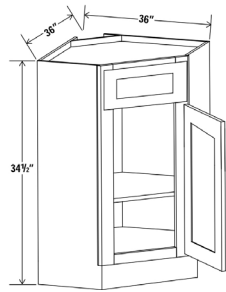

- Vanities & base cabinets with a depth of 24" are accurately measured to be 23 7/8".
- Wall cabinets with a depth of 12" are accurately measured to be 11 7/8".

SPECIFICATIONS

- Convert to Lazy Susan by using Chrome Tray. (See Pg. 42 for options)

Width - | 33" | 36"
Depth - | 24" Height - | 34 1/2"

Width - | 36"
Depth - | 24" Height - | 34 1/2"

- SB42 includes 2 false drawers

Width - | 24" | 27" | 30" | 33" | 36"
| 42"
Depth - | 24" Height - | 34 1/2"