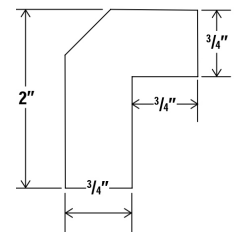

ANGLE LIGHT RAIL MOULDING

Length - | 96"
Depth - | 1 1/2" Height - | 2"

FILLERS

REGULAR FILLER

Item Number	Double Shaker	Shaker	Matte	High Gloss	Wood Grain		Item Number	Double Shaker	Shaker	Matte	High Gloss	Wood Grain
F342	$32	$31	$26	$25	$15		BAM	$25	$24	N/A	N/A	N/A
F642	$69	$66	$47	$45	$22