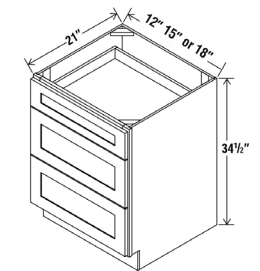

VANITY DRAWER BASE

Width – | 12" | 15" | 18"
Depth – | 21 7/8" Height – | 34 1/2"

VANITY SINK DRAWER BASE DRAWER COMBO - THREE DRAWERS

Item Number	Double Shaker	Shaker	Matte	High Gloss	Wood Grain	
V3621DL/R	$852	$803	$799	$769	$667	
V4221DL/R	$896	$840	$811	$799	$680