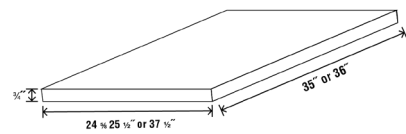

BASE END PANEL

Width - | 24 1/2" | 25 1/2" | 37 1/2"
Height - | 35" | 36" | 36"
Depth - | 3/4"

Item Number	Double Shaker	Shaker	Matte	High Gloss	Wood Grain		Item Number	Double Shaker	Shaker	Matte	High Gloss	Wood Grain
BEP24	$151	$144	$144	$136	$58		ACM8	$111	$106	N/A	N/A	N/A
BEP26	$161	$153	$153	$145	$62							
BEP38	$236	$225	$226	$213	$92