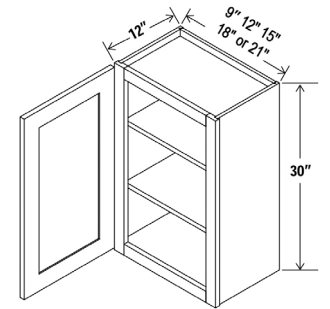

ONE DOOR - TWO SHELVES

Width - | 9" | 12" | 15" | 18" | 21"
Depth - | 12" Height - | 30"

TWO DOORS

Item Number	Double Shaker	Shaker	Matte	High Gloss	Wood Grain		Item Number	Double Shaker	Shaker	Matte	High Gloss	Wood Grain
W2418	$255	$236	$226	$222	$181		W2430	$401	$369	$352	$345	$277
W3018	$302	$278	$266	$260	$209		W2730	$440	$404	$385	$377	$300
W3318	$326	$299	$286	$280	$223		W3030	$479	$439	$418	$409	$324
W3618	$349	$320	$305	$299	$237		W3330	$518	$474	$451	$442	$347
							W3630	$558	$509	$484	$474	$371