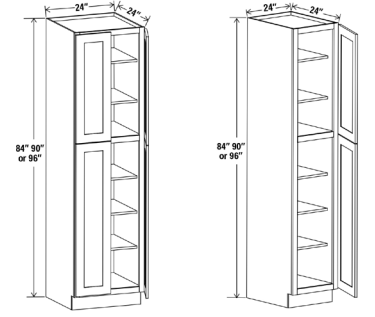

TALL PANTRY

24" PANTRY

- Shaker-Style: 4 Doors • Flat-Panel (F): 2 Doors

Width - | 24"
Depth - | 24" Height - | 84" | 90" | 96"

30" PANTRY

Width - | 30"
Depth - | 24" Height - | 84" | 90" | 96"

WALL CABINET