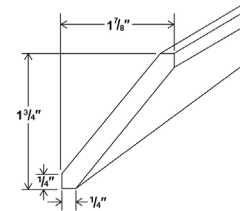

MOULDINGS

ANGLE CROWN MOULDING

Length - | 96"