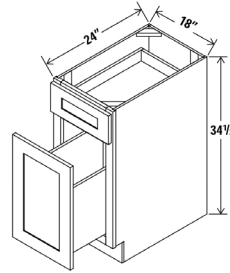

- Vanities & base cabinets with a depth of 24" are accurately measured to be 23 7/8".
- Wall cabinets with a depth of 12" are accurately measured to be 11 7/8".

SPECIFICATIONS

- Two waste bins are provided with each purchase.

Width - | 18"
Depth - | 24" Height - | 34 1/2"