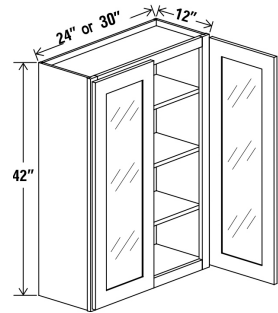

DIAGONAL CORNER

Width - | 24"
 Depth - | 12" Height - | 30" | 36" | 42"
 Door - | 15 7/8"

Width - | 24" | 30"
 Depth - | 12" Height - | 42"

TWO DOORS

Item Number	Double Shaker	Shaker	Matte	High Gloss	Wood Grain		Item Number	Double Shaker	Shaker	Matte	High Gloss	Wood Grain
W3018GD	\$318	\$294	N/A	N/A	N/A		DCW2412GD	\$247	\$238	N/A	N/A	N/A
							DCW2430GD	\$532	\$510	N/A	N/A	N/A
							DCW2436GD	\$591	\$565	N/A	N/A	N/A
							DCW2442GD	\$705	\$674	N/A	N/A	N/A