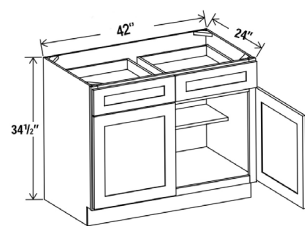

Width - | 42"
Depth - | 24" Height - | 34 1/2"