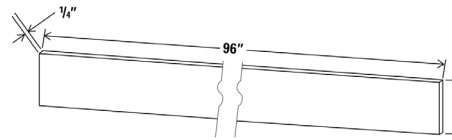

L-SHAPE MOULDING

L-SHAPE MOULDING

Depth - | 1 1/2" | 2"
Length - | 96" Height - | 1 1/2" | 4 1/2"

TOE KICK

8' PLYWOOD

Length - | 96"
Depth - | 1/4" Height - | 4 1/2"

VALANCES

ARCHED VALANCE