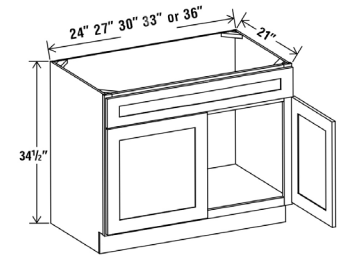

VANITY SINK BASE

Width – | 24" | 27" | 30" | 33" | 36"
Depth – | 21 7/8" Height – | 34 1/2"

VANITY SINK DRAWER BASE DRAWER COMBO - TWO DRAWERS

Item Number	Double Shaker	Shaker	Matte	High Gloss	Wood Grain		Item Number	Double Shaker	Shaker	Matte	High Gloss	Wood Grain
V3021TDL/R	$809	$769	$749	$740	$655		3VDB12	$636	$620	$612	$609	$575
V3621TDL/R	$852	$803	$779	$769	$677		3VDB15	$693	$673	$663	$659	$617
V4221TDL/R	$896	$840	$811	$779	$680		3VDB18	$756	$732	$720	$715	$664