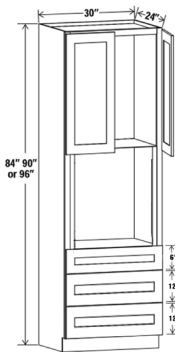

Width - | 18"
Depth - | 24" Height - | 34 1/2"

Width - | 30"
Depth - | 24" Height - | 84" | 90" | 96"
• 31 7/16" Opening

Width - | 18"
Depth - | 24" Height - | 84" | 90" | 96"

BASE WASTE BASKET

ONE DRAWER