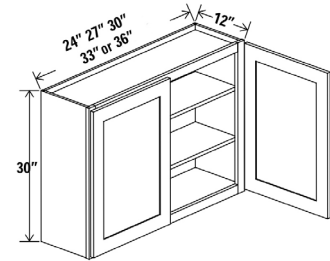

TWO DOORS - TWO SHELVES

Width - | 24" | 27" | 30" | 33" | 36"
Depth - | 12" Height - | 30"