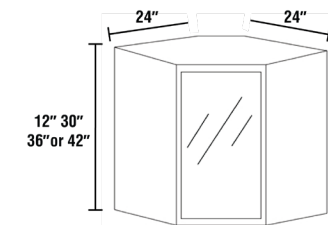

DIAGONAL CORNER GLASS DOOR

Width - | 24"
Depth - | 12" Height - | 12" | 30" | 36"
Door - | 15 7/8" | 42"