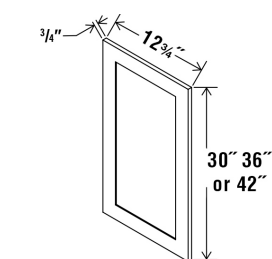

Width - | 12 3/4"
Depth - | 3/4" Height - | 30" | 36" | 42"