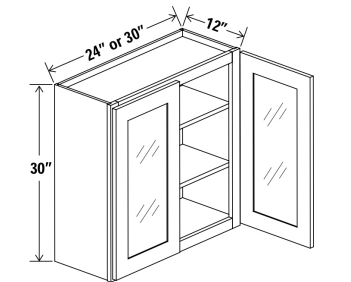

Width - | 24" | 30"
Depth - | 12" Height - | 30"

ONE DOOR - THREE SHELVES

Item Number	Double Shaker	Shaker	Matte	High Gloss	Wood Grain		Item Number	Double Shaker	Shaker	Matte	High Gloss	Wood Grain
W1542GD	$395	$367	N/A	N/A	N/A		W2436GD	$490	$451	N/A	N/A	N/A
W1842GD	$455	$421	N/A	N/A	N/A		W3036GD	$591	$542	N/A	N/A	N/A

TWO DOORS - TWO SHELVES