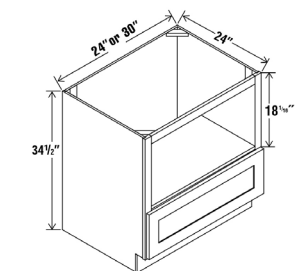

MICROWAVE BASE

ONE DRAWER

Width - | 24" | 30"
Depth - | 24" Height - | 34 1/2"
• 18 1/16" Tall Opening

MICROWAVE WALL PANEL

Item Number	Double Shaker	Shaker	Matte	High Gloss	Wood Grain
M24-PNL	$84	$72	$80	$76	$37
M30-PNL	$103	$90	$98	$93	$44