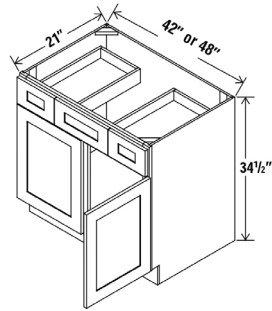

WALL EASY REACH

Width - | 24"
 Depth - | 12" Height - | 30" | 36" | 42"
 Door - | 11 1/4"

Width - | 27"
 Depth - | 12" Height - | 30" | 36" | 42"
 Door - | 12"

- Vanities & base cabinets with a depth of 24" are accurately measured to be 23 7/8".
- Wall cabinets with a depth of 12" are accurately measured to be 11 7/8".

SPECIFICATIONS

VANITIES

Width – | 42" | 48"
Depth – | 21 7/8" Height – | 34 1/2"

Width – | 30" | 36" | 42"
Depth – | 21 7/8" Height – | 34 1/2"
• Right and Left configuration available.

Width – | 36" | 42"
Depth – | 21 7/8" Height – | 34 1/2"
• Right and Left configuration available.