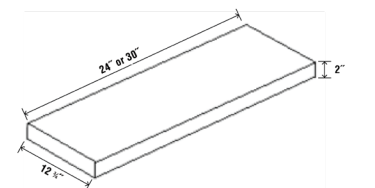

FLOATING SHELF

Width - | 24" | 30"
Depth - | 12" Height - | 2"