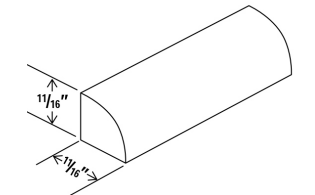

SHOE MOULDING

Width - |96"
Depth - |1 1/16" Height - |1 1/16"

LIGHT RAIL MOULDING

Item Number	Double Shaker	Shaker	Matte	High Gloss	Wood Grain		Item Number	Double Shaker	Shaker	Matte	High Gloss	Wood Grain
LRM8	$140	$133	N/A	N/A	N/A		SM8 (SCR)	$22	$21	$29	$29	$29