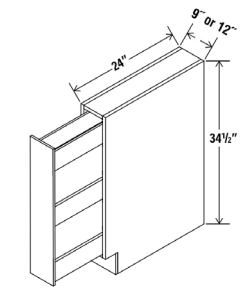

SPICE PULL BASE

ONE DRAWER

Width - | 33" | 36" | 42"
Depth - | 24" Height - | 34 1/2"
Middle PNL - | 9" | 6" | 6"

Width - | 9" | 12"
Depth - | 24" Height - | 34 1/2"