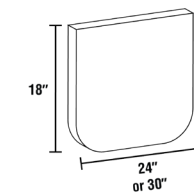

- For Microwave 24" Wall – Order M24-PNL + W2430 / W2436 / W2442 Box + W2412 / W2418 / W2424 Door Set
- For Microwave 30" Wall – Order M30-PNL + W2430 / W3036 / W3042 Box + W3012 / W3018 / W3024
- For any further assistance, please contact one of our customer service representatives to help with your order.