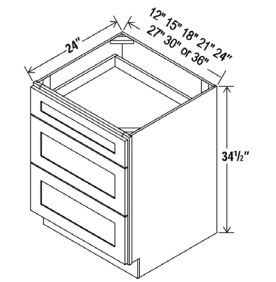

Width - | 12" | 15" | 18" | 21" | 24"
| 27" | 30" | 36"
Depth - | 24" Height - | 34 1/2"

TWO DOORS - TWO DRAWERS

Item Number	Double Shaker	Shaker	Matte	High Gloss	Wood Grain		Item Number	Double Shaker	Shaker	Matte	High Gloss	Wood Grain
B42	$1,057	$1,001	$972	$960	$841		BFH09	$287	$275	$269	$266	$241
							BFH12	$326	$310	$302	$299	$265
							BFH15	$365	$345	$334	$330	$288
							BFH18	$407	$382	$370	$365	$314
							BFH21	$445	$417	$403	$397	$337
							BFH24	$483	$451	$435	$428	$360
							BFH27	$526	$490	$471	$464	$387
							BFH30	$568	$528	$508	$499	$414
							BFH33	$611	$566	$544	$535	$441
							BFH36	$653	$605	$581	$570	$468
							BFH24S	$483	$451	$435	$428	$360

FULL DOOR