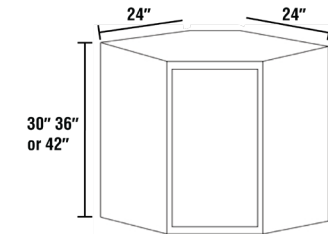

TWO DOORS - TWO SHELVES

Width - | 15" | 18"
Depth - | 12" Height - | 42"

Width | 24" | 30"
Depth | 12" Height - | 36"

- Vanities & base cabinets with a depth of 24" are accurately measured to be 23 7/8".
- Wall cabinets with a depth of 12" are accurately measured to be 11 7/8".

DIAGONAL CORNER

Width - | 24"
 Depth - | 12" Height - | 30" | 36" | 42"
 Door - | 15 7/8"

Width - | 24" | 30"
 Depth - | 12" Height - | 42"

TWO DOORS

Item Number	Double Shaker	Shaker	Matte	High Gloss	Wood Grain		Item Number	Double Shaker	Shaker	Matte	High Gloss	Wood Grain
W3018GD	\$318	\$294	N/A	N/A	N/A		DCW2412GD	\$247	\$238	N/A	N/A	N/A
							DCW2430GD	\$532	\$510	N/A	N/A	N/A
							DCW2436GD	\$591	\$565	N/A	N/A	N/A
							DCW2442GD	\$705	\$674	N/A	N/A	N/A