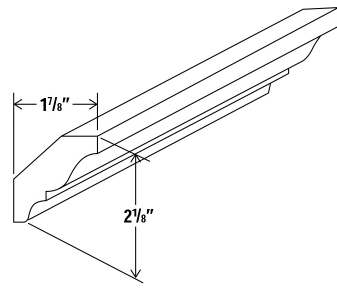

BATTEN MOULDING

Length - | 96"

Width - | 3" | 6"
Depth - | 3/4" Height - | 42"

SPECIFICATIONS

Length - |96"

Length - |96"
Depth - |5/8" Height - |2 1/8"

Length - |96"
Depth - |4" Height - |3 1/4"

Length - |96"
Depth - |1 1/2" Height - |2 1/4"