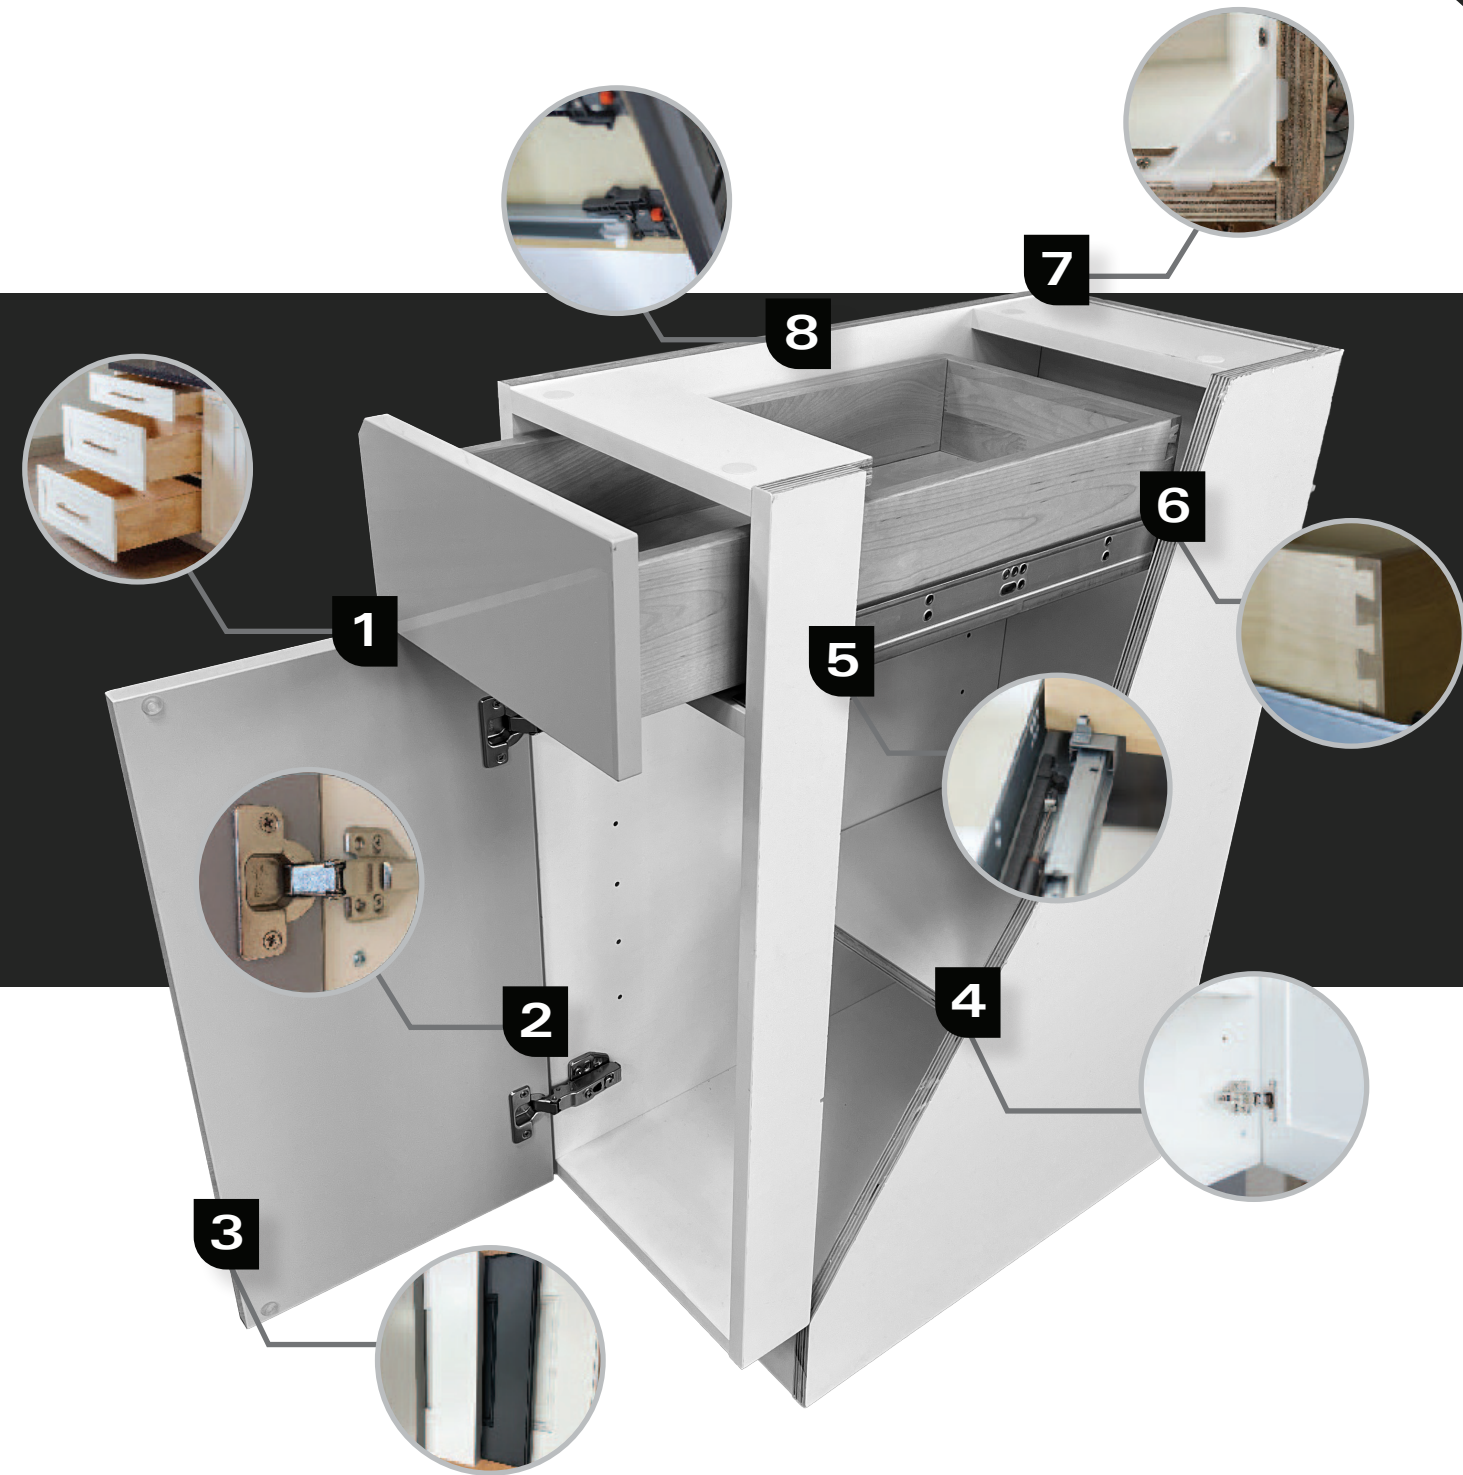

LA CHANCE
INTERNATIONALE

PRODUCT **SPECIFICATION**

TABLE OF CONTENTS

ABOUT US	03
CABINET CONSTRUCTION ...	07
CABINET STYLES	09
SPECIFICATION GUIDE	15
SHIPPING POLICY	45
RETURN POLICY	47
CABINETRY WARRANTY	51

CABINET CONSTRUCTION

STANDARD FEATURES

- European-style door and drawer (frameless).
- Solid wood drawer 5/8 inch in thickness with dovetail construction.
- Premium plywood box, 3/4 inch in thickness with melamine white finish (interior and exterior).
- Solid wood or MDF door, 3/4 inch thick with finish options of painted shaker, PET high gloss, PET matte, and melamine wood grain.
- Under-mount drawer glides with soft-close feature.
- 6-way adjustable DTC hinge with soft-close feature.